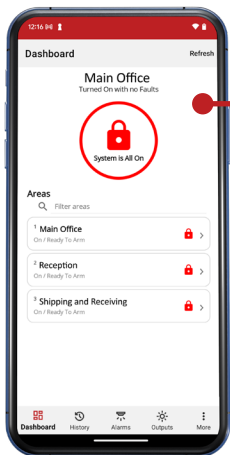

Streamlined security in the palm of your hand.

You can't be everywhere at once, but our Remote Security Manager app can.

Our smart, intuitive mobile app gives complete control right from your device—no matter where you are. Easy to install and operate, it provides full flexibility for you to control and manage all aspects of your security systems—from arming and disarming, to silencing and clearing an active alarm, creating new app users, and custom naming each panel.

Remote Security Manager can be operated from your smartphone, tablet, or Windows device, giving you even more flexibility.

On or off site, you're always in control.

The features you want, when you want them.

Just log in on any device to...

- Arm or disarm your system remotely
- Control specific areas or bypass points
- Receive real-time push notifications
- Add, remove, or update user passcodes
- Lock or unlock doors
- Access live camera views supported by your security system, and more!

Complete control of your security from anywhere.

Arm and disarm your system.

Whether you want to control your entire system, arm or disarm specific areas within your facility, or stay safe while working in the building after-hours — you can easily select the security level that meets your needs.