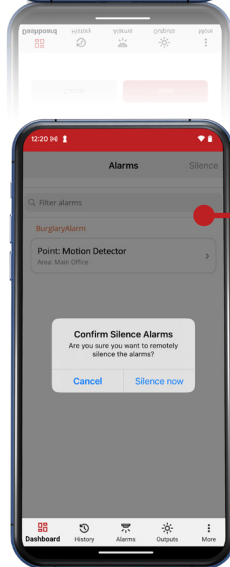

Streamlined security in the palm of your hand.

You can't be everywhere at once, but our Remote Security Manager app can.

Our smart, intuitive mobile app gives complete control right from your device—no matter where you are. Easy to install and operate, it provides full flexibility for you to control and manage all aspects of your security systems—from arming and disarming, to silencing and clearing an active alarm, creating new app users, and custom naming each panel.

Just log in on any device to...

- Arm or disarm your system remotely
- Control specific areas or bypass points
- Receive real-time push notifications
- Add, remove, or update user passcodes
- Lock or unlock doors
- Access live camera views supported by your security system, and more!

Complete control of your security from anywhere.

Arm and disarm your system.

Whether you want to control your entire system, arm or disarm specific areas within your facility, or stay safe while working in the building after-hours — you can easily select the security level that meets your needs.

Add and delete users.

If you want to add a new employee or remove someone who left your organization, you can add, delete, or change passcodes directly from your smartphone. You can even authorize other users to use the RSM app from their smartphones.