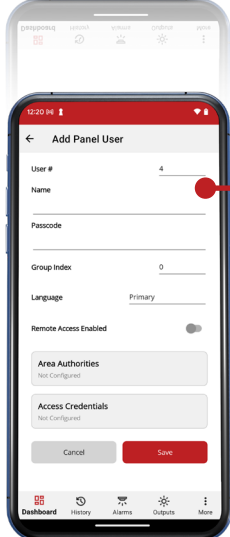

Streamlined security in the palm of your hand.

You can't be everywhere at once, but our Remote Security Manager app can.

Our smart, intuitive mobile app gives complete control right from your device—no matter where you are. Easy to install and operate, it provides full flexibility for you to control and manage all aspects of your security systems—from arming and disarming, to silencing and clearing an active alarm, creating new app users, and custom naming each panel.

Remote Security Manager can be operated from your smartphone, tablet, or Windows device, giving you even more flexibility.

On or off site, you're always in control.

The features you want, when you want them.

Just log in on any device to...

- Arm or disarm your system remotely
- Control specific areas or bypass points
- Receive real-time push notifications
- Add, remove, or update user passcodes
- Lock or unlock doors
- Access live camera views supported by your security system, and more!

Complete control of your security from anywhere.

Arm and disarm your system.

Whether you want to control your entire system, arm or disarm specific areas within your facility, or stay safe while working in the building after-hours — you can easily select the security level that meets your needs.