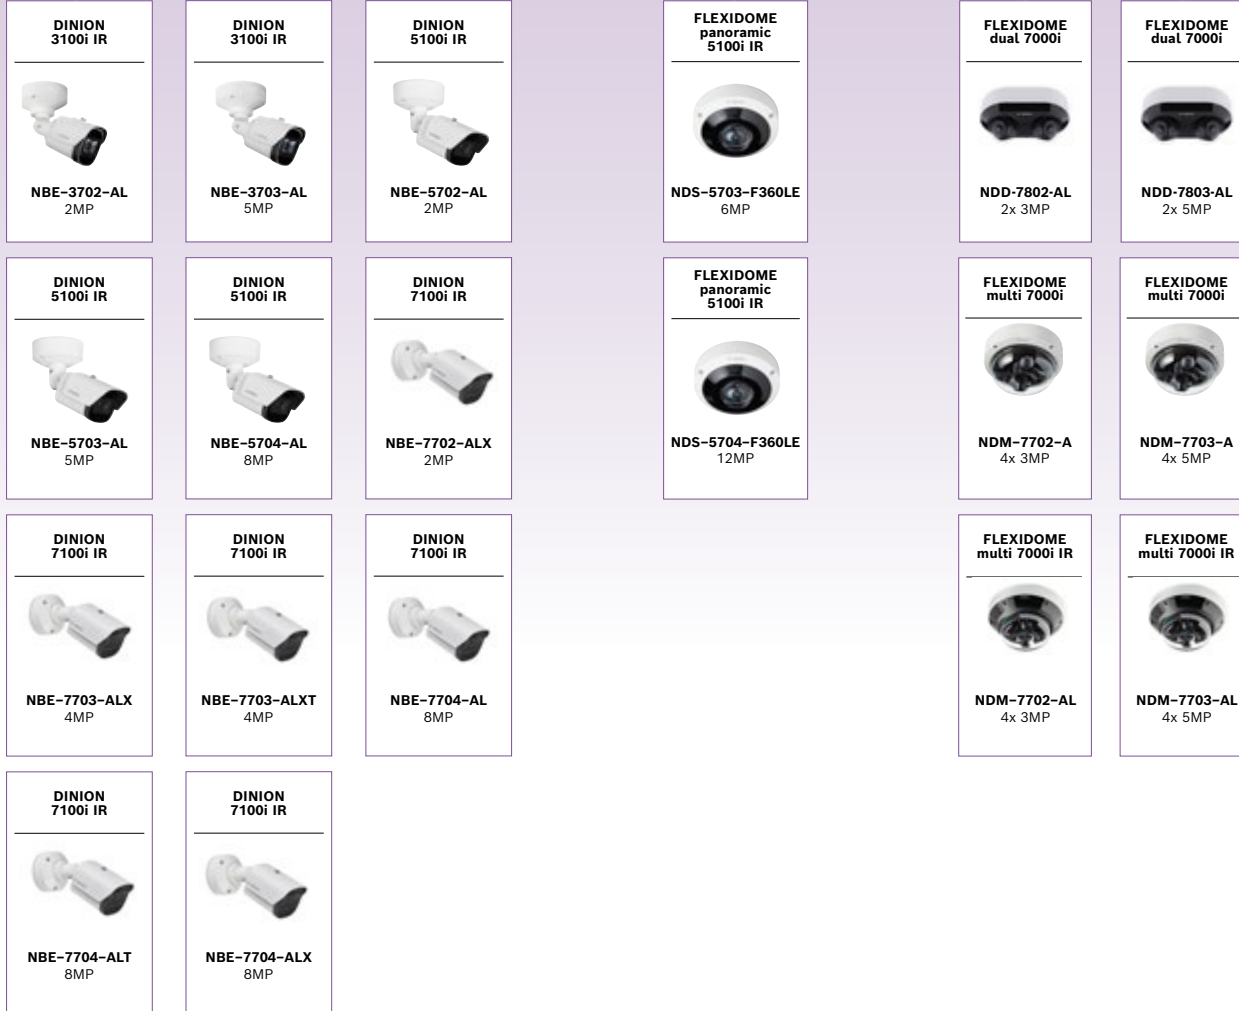

Fixed cameras

Outdoor

Bullet cameras

Panoramic cameras

Multi-imager cameras